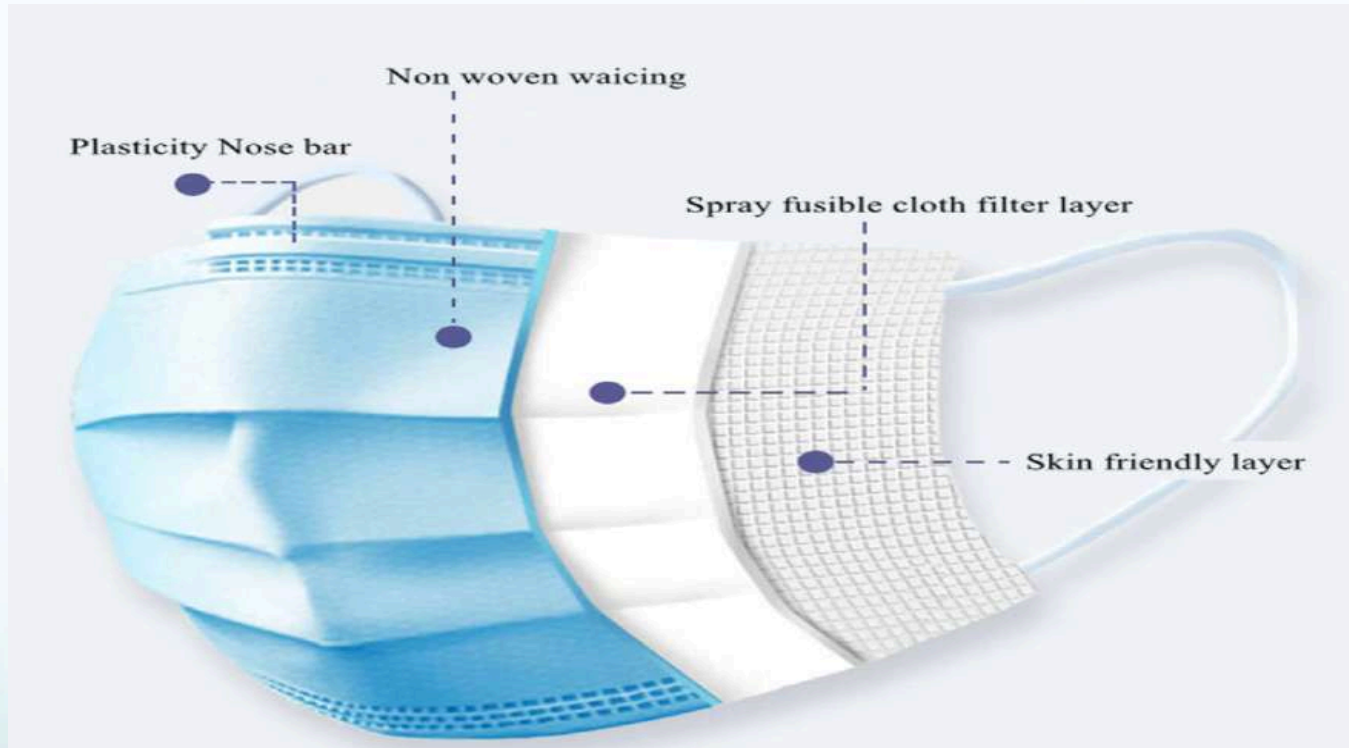

Protettiva

Work for Hygienic Life & Safe Future

Contact us : protettiva.hygiene@gmail.com

Product Knowledge

Type	Disposable, Anti-Pollution Mask
No. of Ply	3
Size	Free Size
Mask Securing method	Ear loop
Material	Non-Woven (Spun/Melt blown/Spun)
Color	Light Blue
Qty. per pack	100 Nos.

Mask Dimensions

Mask Construction

Outside layer

PP Non Woven - It filters foreign particles from air. Effectively blocks harmful objects such as droplets and dust etc.

Middle layer

Melt blown filter – Filtering harmful Nano substances from the air, double filtration means more safe

Inner layer

PP Non Woven - Skin friendly fabric that makes you comfortable

Applicable

Function

Life Cycle

Single time use

How to wear

Thank You